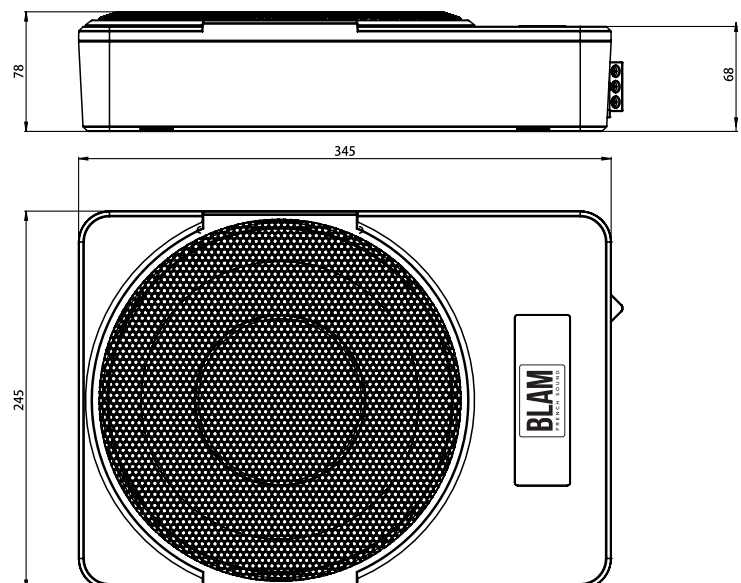

BLAM wishes you many hours of listening enjoyment !

TECHNICAL FEATURE

Maximum power: 250 W / Nominal power 125 W

Frequency response : 50 Hz - 800 Hz

Slim Subwoofer Driver Diameter 25 cm (10")

Voice coil 2 Ω : 50 mm (2")

Passive radiators

Size : W 345 mm x H 245 mm x L 70 mm

Weight : 5.2 Kg

contact@blam-audio.fr

www.facebook.com/blamaudio

www.blam-audio.com