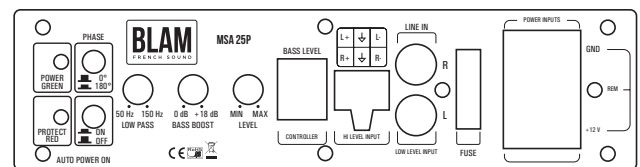

RELAX

BLAM

FRENCH SOUND

Driven by passion.

MSA 25P

EXTRA-SLIM POWERED MINI SUBWOOFER

Easy solution for adding bass to an OEM system

This mini subwoofer makes it so easy to improve the quality of your original audio installation by adding bass without reducing trunk capacity. The sound will be immediately more powerful and enveloping, creating a new listening experience that will transform your simple journeys into moments of pure pleasure.

BLAM wishes you many hours of listening enjoyment !

TECHNICAL FEATURE

Amplifier: Maximum power: 360 W / Nominal power 180 W

Compatible with OEM head units

High-level inputs with auto turn-on (switch-on)

RCA inputs (6V compatible)

Frequency response : 50 Hz - 150 Hz

Bass boost (55 Hz) adjustable to 12 dB

Fixed Subsonic filter : 20 Hz

LPF (Low Pass Filter) : 50 Hz - 150 Hz / 12 dB

Phase setting : 0/180°

Power supply voltage : 10.5 - 15.0 VDC

Slim Subwoofer Driver Diameter 25 cm (10")

Voice coil 2 Ω : 50 mm (2")

Passive radiators

External remote level control (5m cables)

Size: W 345 mm x H 245 mm x L 70 mm

Weight : 5.5 Kg

Remote control is included