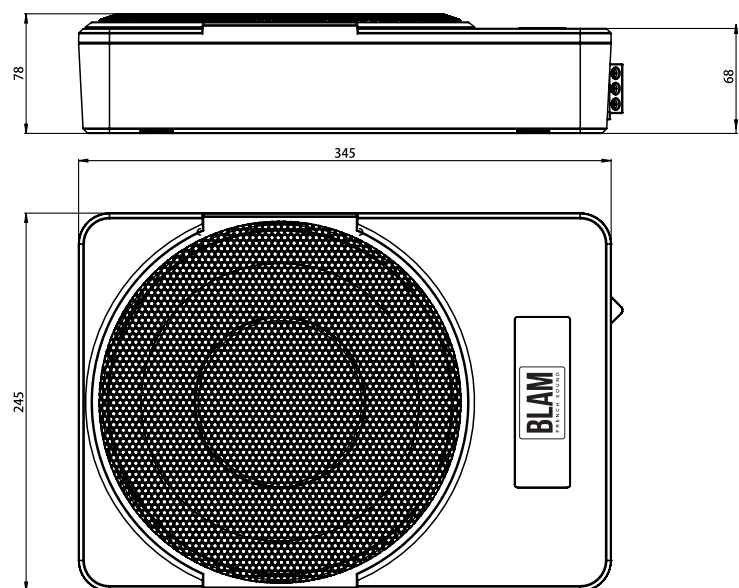

Slim Subwoofer Driver Diameter 25 cm (10")

Voice coil 2 Ω : 50 mm (2")

Passive radiators

External remote level control (5m cables)

Size: W 345 mm x H 245 mm x L 70 mm

Weight : 5.5 Kg

Remote control is included