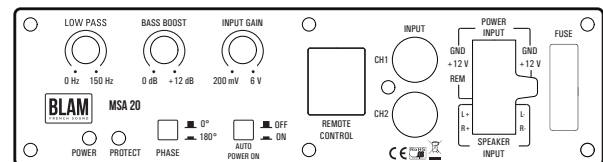

RELAX

BLAM

FRENCH SOUND

Driven by passion.

MSA 20

EXTRA-SLIM POWERED MINI SUBWOOFER

Easy solution for adding bass to an OEM system

This mini subwoofer makes it so easy to improve the quality of your original audio installation by adding bass without reducing trunk capacity. The sound will be immediately more powerful and enveloping, creating a new listening experience that will transform your simple journeys into moments of pure pleasure.

BLAM wishes you many hours of listening enjoyment !

TECHNICAL FEATURE

Amplifier: Maximum power: 240 W / Nominal power 120 W

Compatible with OEM head units

High-level inputs with auto turn-on (switch-on)

RCA inputs

Frequency response : 50 Hz - 150 Hz

Bass boost (45 Hz) adjustable to 12 dB

Fixed Subsonic filter : 20 Hz

LPF (Low Pass Filter) : 50 Hz - 150 Hz / 12 dB

Phase setting : 0/180°

Power supply voltage : 10 - 16 VDC