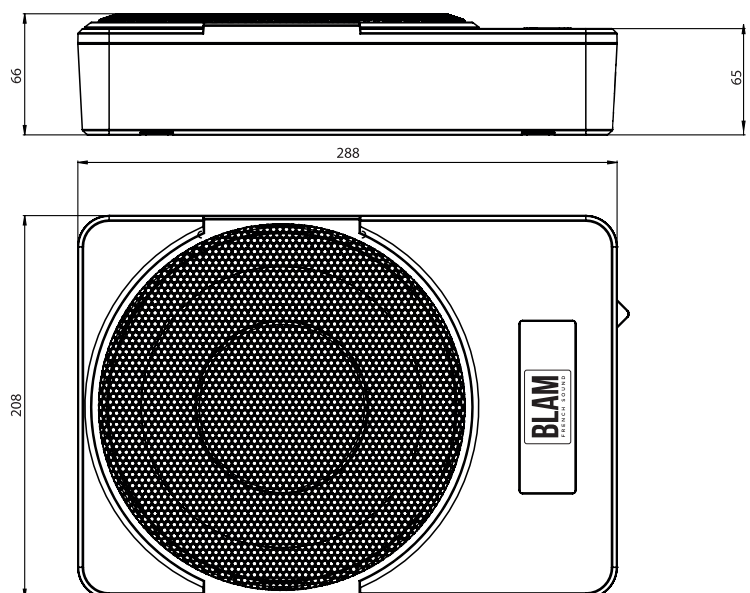

Slim Subwoofer Driver Diameter 20 cm (8")

Voice coil 2 Ω : 50 mm (2")

External remote level control (5m cables)

Size: W 290 mm x H 210 mm x L 65 mm

Weight : 3.9 Kg

Remote control is included

contact@blam-audio.fr